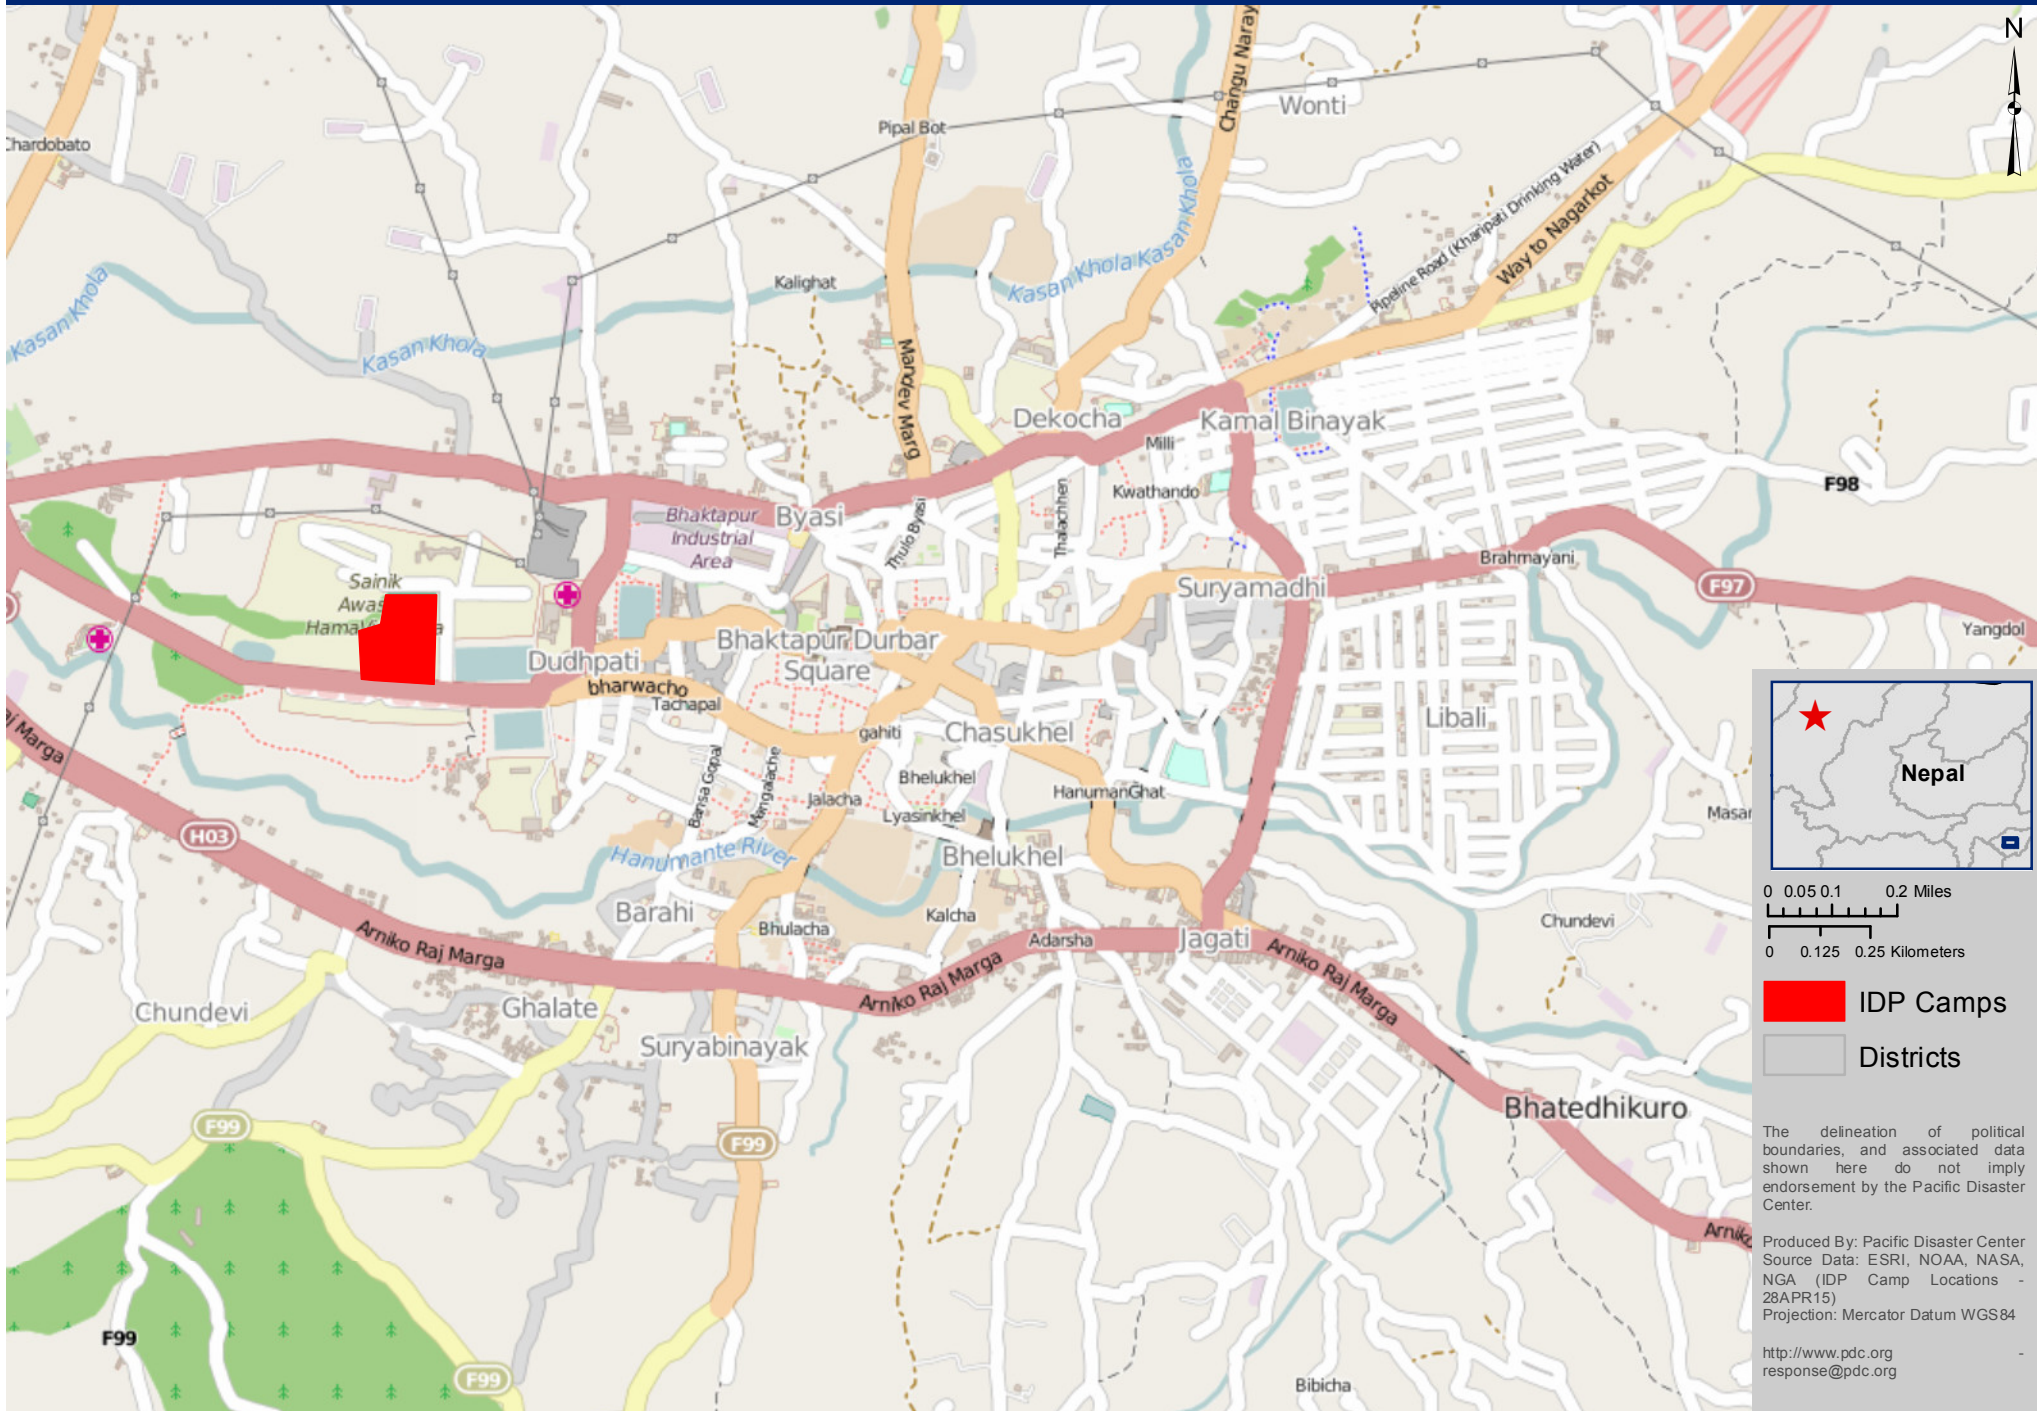

# Bhaktapur, Bhaktapur District, Nepal - IDP Camp Locations

28APR15

PDC - EQ7.8 - IDP001C

-  IDP Camps
-  Districts

The delineation of political boundaries, and associated data shown here do not imply endorsement by the Pacific Disaster Center.

Produced By: Pacific Disaster Center  
Source Data: ESRI, NOAA, NASA, NGA (IDP Camp Locations - 28APR15)  
Projection: Mercator Datum WGS84

<http://www.pdc.org>  
[response@pdc.org](mailto:response@pdc.org)