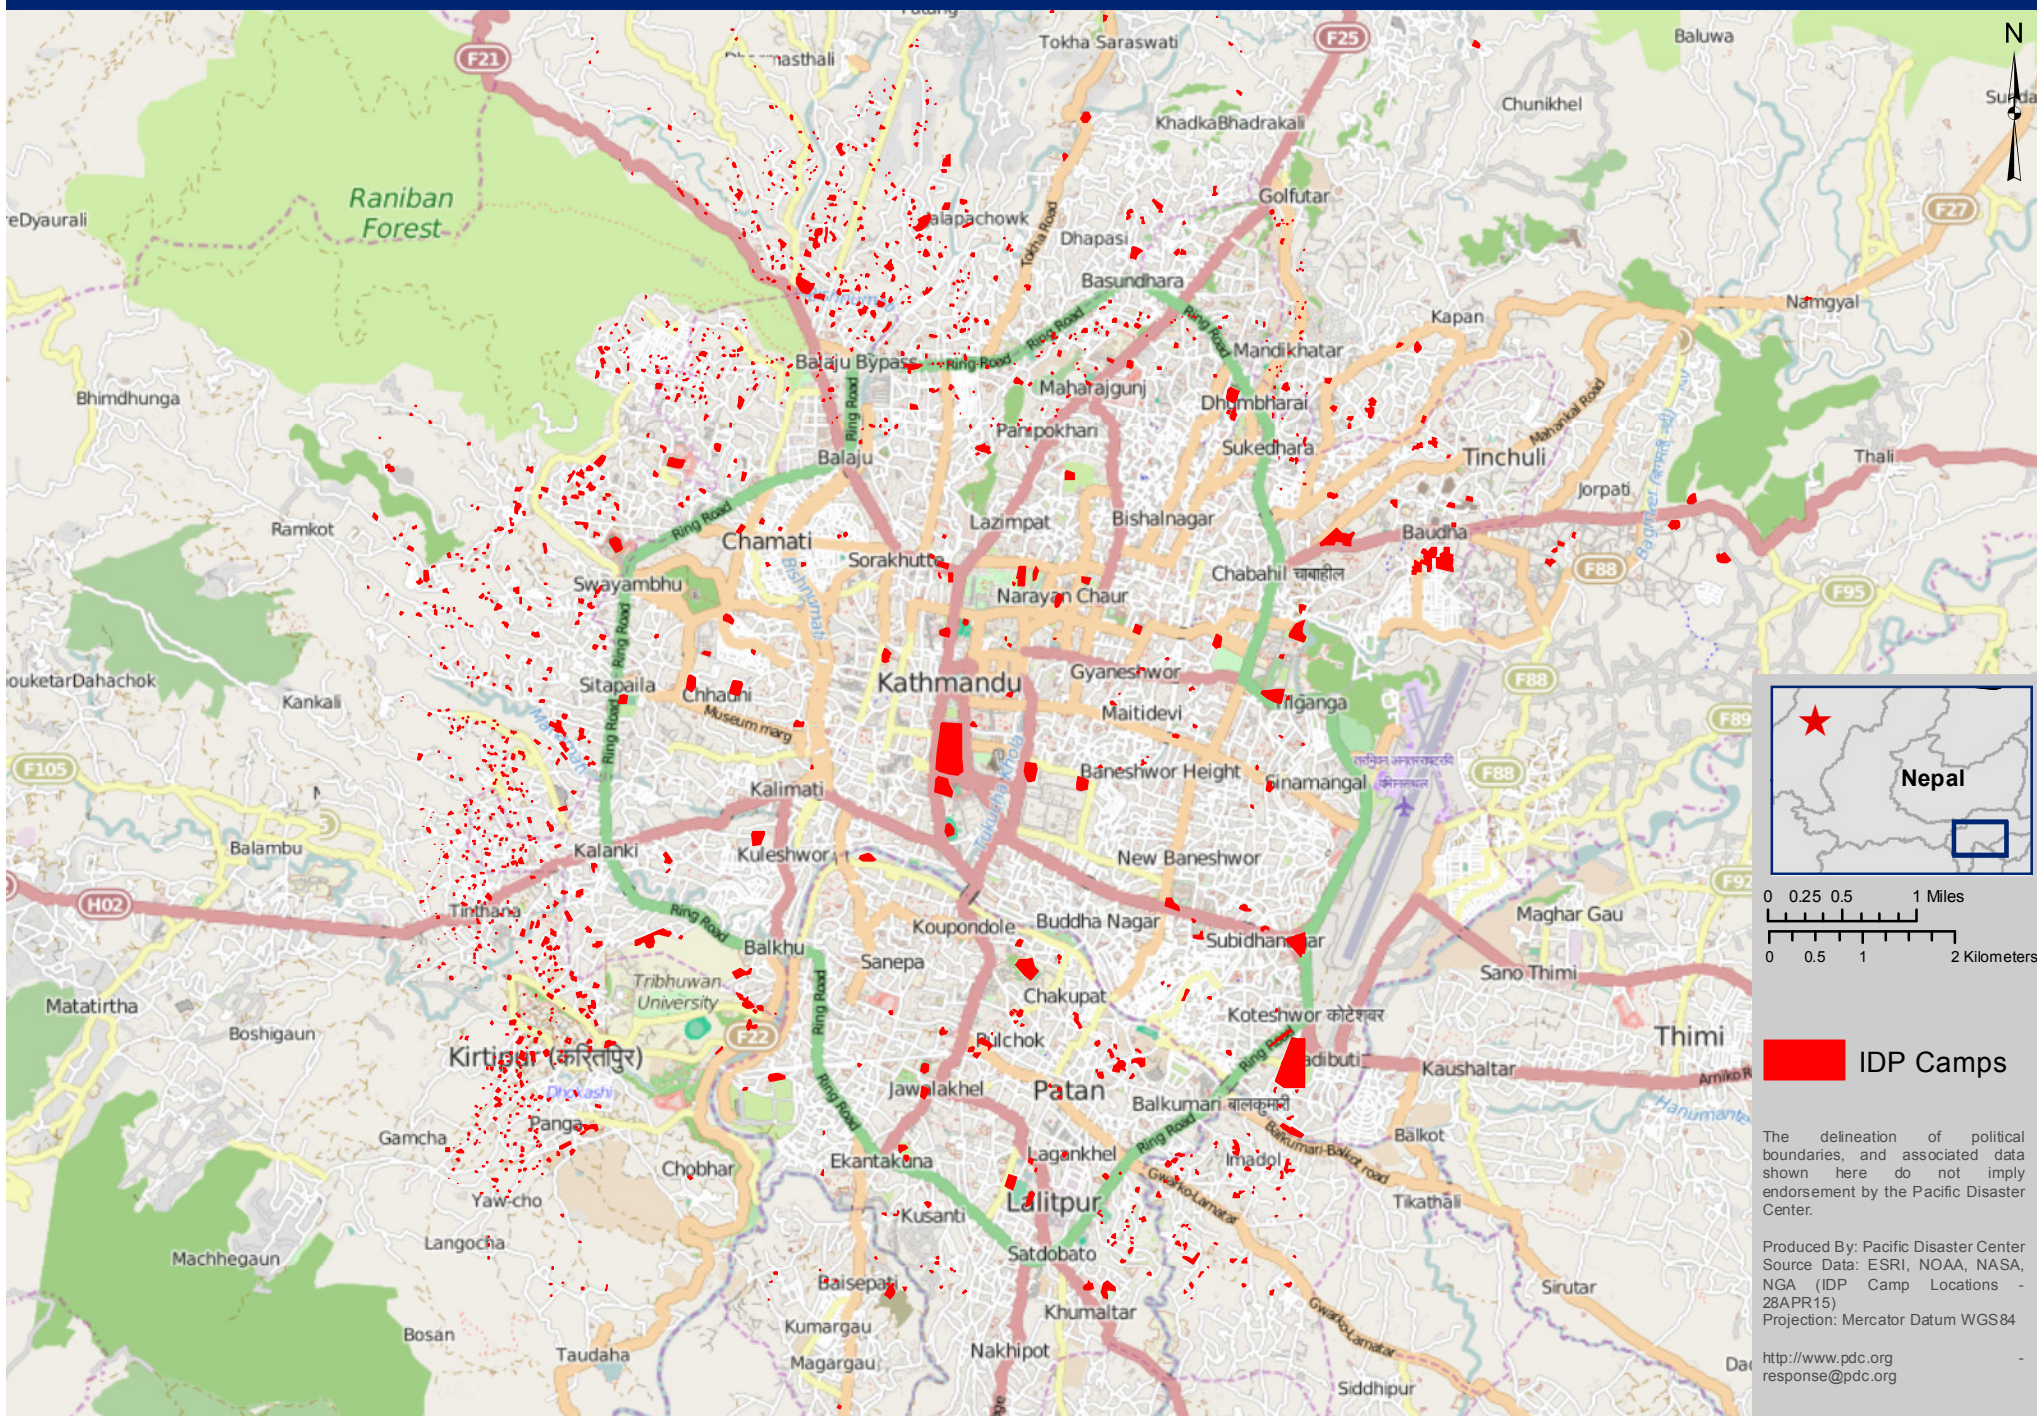

Kathmandu, Nepal - IDP Camp Locations

28APR15

PDC - EQ7.8 - IDP001A

 IDP Camps

The delineation of political boundaries, and associated data shown here do not imply endorsement by the Pacific Disaster Center.

Produced By: Pacific Disaster Center
Source Data: ESRI, NOAA, NASA, NGA (IDP Camp Locations - 28APR15)
Projection: Mercator Datum WGS84

<http://www.pdc.org>
response@pdc.org