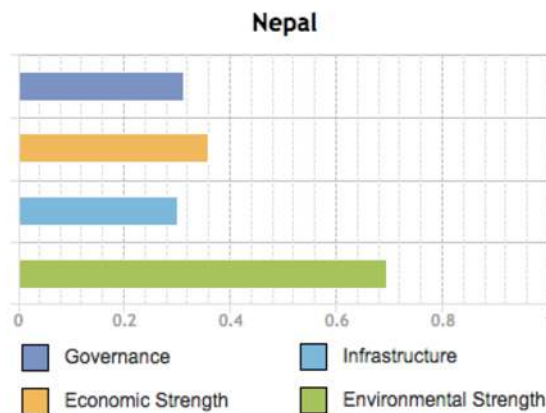

Index	Nepal		Total Countries
	Score	Rank	
Coping Capacity	0.36	137	174
Sub-Components			
Governance	0.31	174	207
Economic Strength	0.36	163	189
Infrastructure	0.30	136	178
Environmental Strength	0.69	46	227