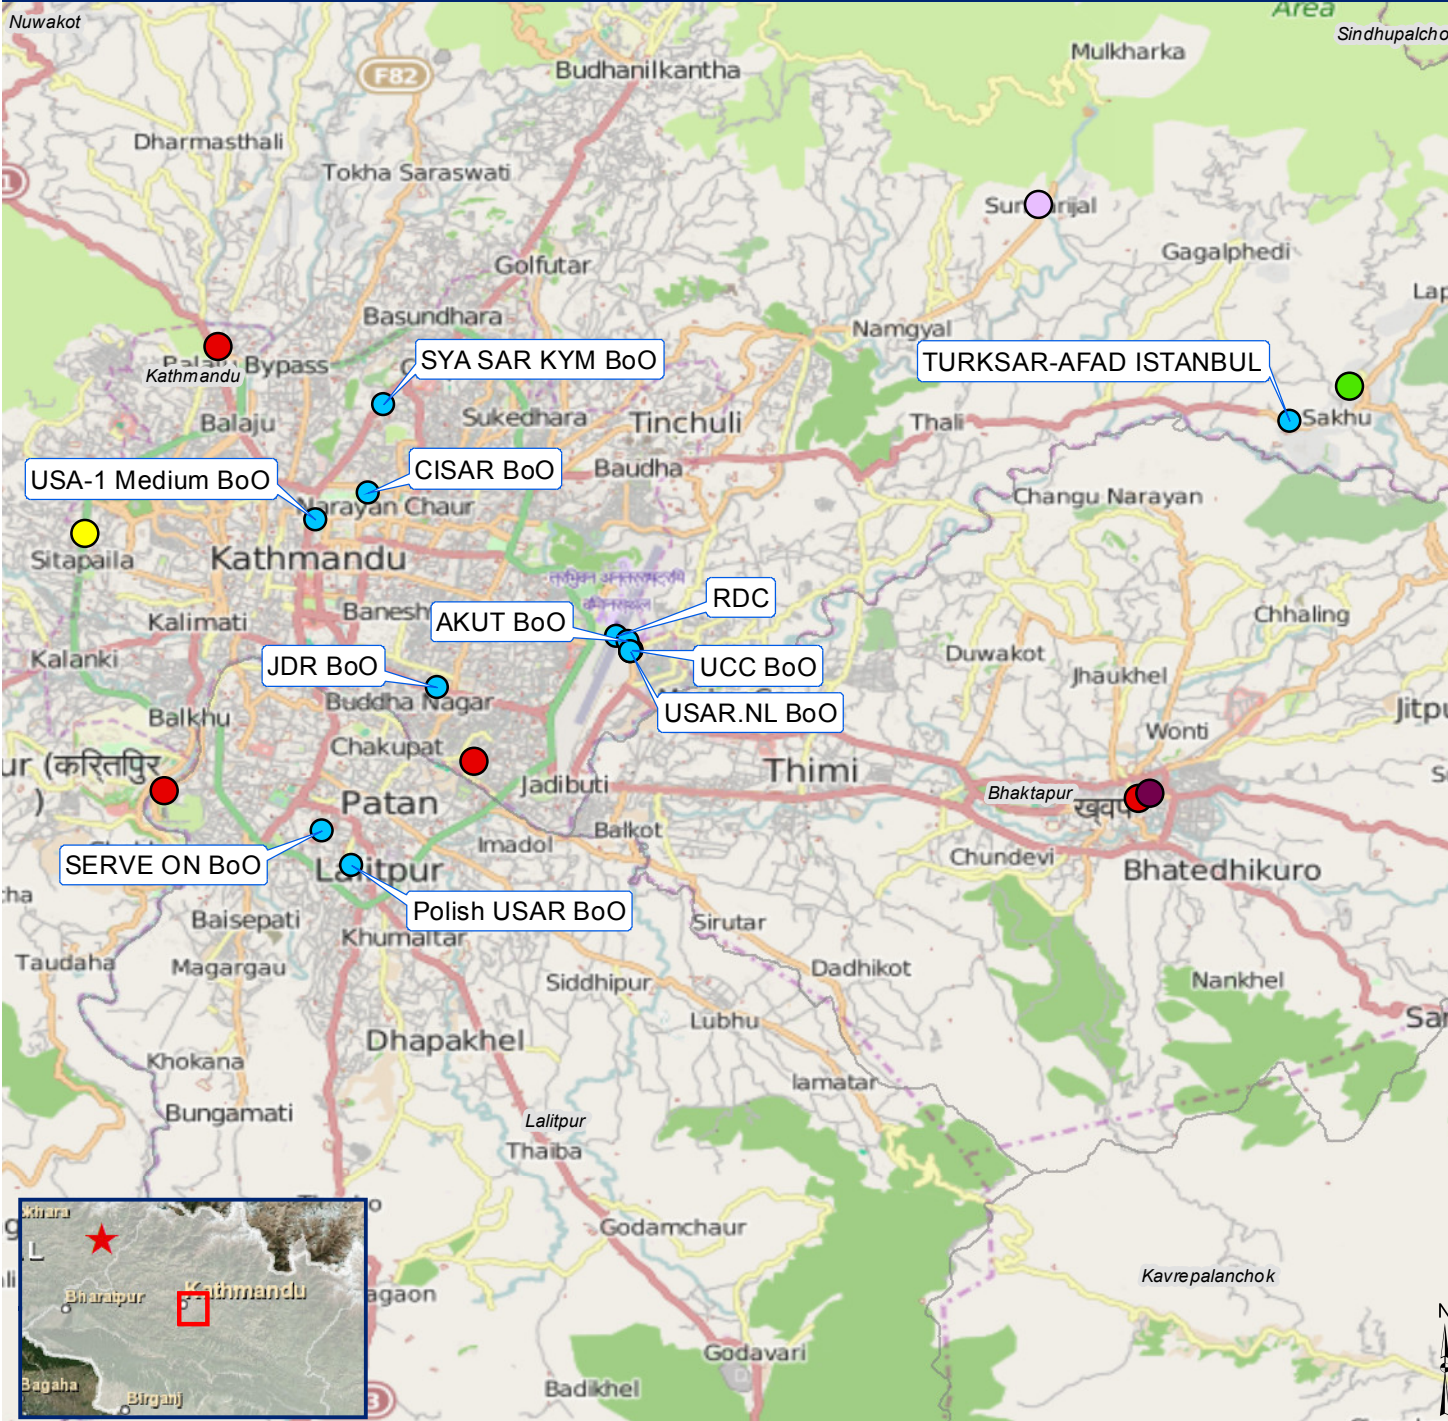

Urban Search and Rescue (USAR) Coordination & Operations Bases and Mission Locations

Updated as of 28 April 2015 1500UTC PDC - EQ7.8 - USAR002

USAR/SAR Teams Deploying	Status	Team Information, Capacity, and Composition
Turkey (AFAD)	ARRIVED	36 pax, 2 dogs
Turkey (AKUT) - NGO	ARRIVED	20 pax
Turkey (ASYA SAR-KYM) - NGO	ARRIVED	14 pax
Belgium (B-FAST)	ARRIVED	2 pax
Belgium B-FAST)	ARRIVED	43 pax, 4 dogs
China (BSR)	ARRIVED	4 pax
Spain (BFS USAR) - ONGD	ARRIVED	12 pax, 2 dogs
China (BXMBSR - Blue Sky Rescue) 1	ARRIVED	19 pax
China (BXMBSR - Blue Sky Rescue) 2	ARRIVED	1 pax, work with CISA
China (CISAR)	ARRIVED	62 pax, 6 K-9
Indonesia (Dompot Dhuafa)	ARRIVED	4 pax
Russia (EMERCOM)	ARRIVED	91 people, 7 dogs
USA (Empact USAR)	ARRIVED	
EST USAR		12 person
Finland (Finnrescue)		29 person and 2 dogs
Turkey (GEA USAR)		13 persons
Switzerland (G.I.S Rescue)	ARRIVED	9 pax
France (GSCF)	ARRIVED	
Hungry (HUBA Rescue24 Int.)	ARRIVED	3 pax
Spain (IAE)	ARRIVED	9 persons, 5 dogs
Indonesia (INA 1 - Jakarta Rescue)		Medical team (5 paramedic), 2 rescue person and 2 KP
India (SAR)	ARRIVED	14 helicopters will be mobilized to support efforts
Germany (ISAR)	ARRIVED	52 pax, 7 dogs
Israeli (Delegation IDF)	ARRIVED	85 pax
Israeli (Joint Disaster Response Team)	ARRIVED	23 pax
Israel (Israaid)	ARRIVED	15 pax
Japan Rescue Dog Association	ARRIVED	6 pax, 2 dogs
Japan (JDR USAR)	ARRIVED	71 pax, 4 dogs
Korea (KDRT)	ARRIVED	15 pax
Hungry (Kimse Yok Mu)	ARRIVED	13 pax
Malaysia (SMART)	ARRIVED	
Malaysia (MVFRA)	ARRIVED	8 pax
Netherlands (NL USAR)	ARRIVED	62 pax, 8 dogs
Norway (NORSAR)	ARRIVED	34 pax, 3 dogs
New Zealand (NZL1)	STAND DOWN	37 pax
Pakistan SAR	ARRIVED	38 pax, state-of-art equipment, ground penetrating radars, concrete cutters and other rescue equipment
Japan (Peace Winds)	ARRIVED	10 pax, 2 dogs
France (PHF)	ARRIVED	2 emergency doctors, 2 nurses, 5 search and rescue firefighters
Poland (POL)	ARRIVED	81 pax, 12 dogs
France (PUI)	ARRIVED	15 pax
UK/Germany (SARAID/AT-fire)	ARRIVED	22 pax, 2 dogs, combied with AT-Fire for dogs capacity
UK (SERVE ON)	ARRIVED	8 pax
Singapore	ARRIVED	2 pax
Singapore (SCDF)	ARRIVED	69 pax, 4 dogs, APHF team with to provide basic ICT support
Swiss	ARRIVED	Coordination and support, Assessment (static, medical, construction & shelter)
UAE USAR	ARRIVED	87 pax, 6 dogs
UK ISAR	ARRIVED	Forward party 2 for team ETA 29 April
France (ULIS)	ARRIVED	7 pax, 1 dog
USA-1	ARRIVED	57 pax, 6 dogs
USA-2	ARRIVED	57 pax, 6 dogs
China (YB Mountain & Water Rescue Team)	ARRIVED	12 pax

27-28APR15 Mission Locations

- USAR Coordination & Operations Bases
- GEA SAR Team Turkey
- PUI FRA01 and IAE Spain
- Polish USAR
- TURKSAR
- USAR Germany
- Districts
- ★ Epicenter

The delineation of political boundaries, and associated data shown here do not imply endorsement by the Pacific Disaster Center.
Produced By: Pacific Disaster Center
Product Created: 4/28/2015
Source Data: ESRI, USGS, Kathmandu Living Labs (KLL), UNOCHA
Projection: Mercator Datum WGS84
<http://www.pdc.org - response@pdc.org>