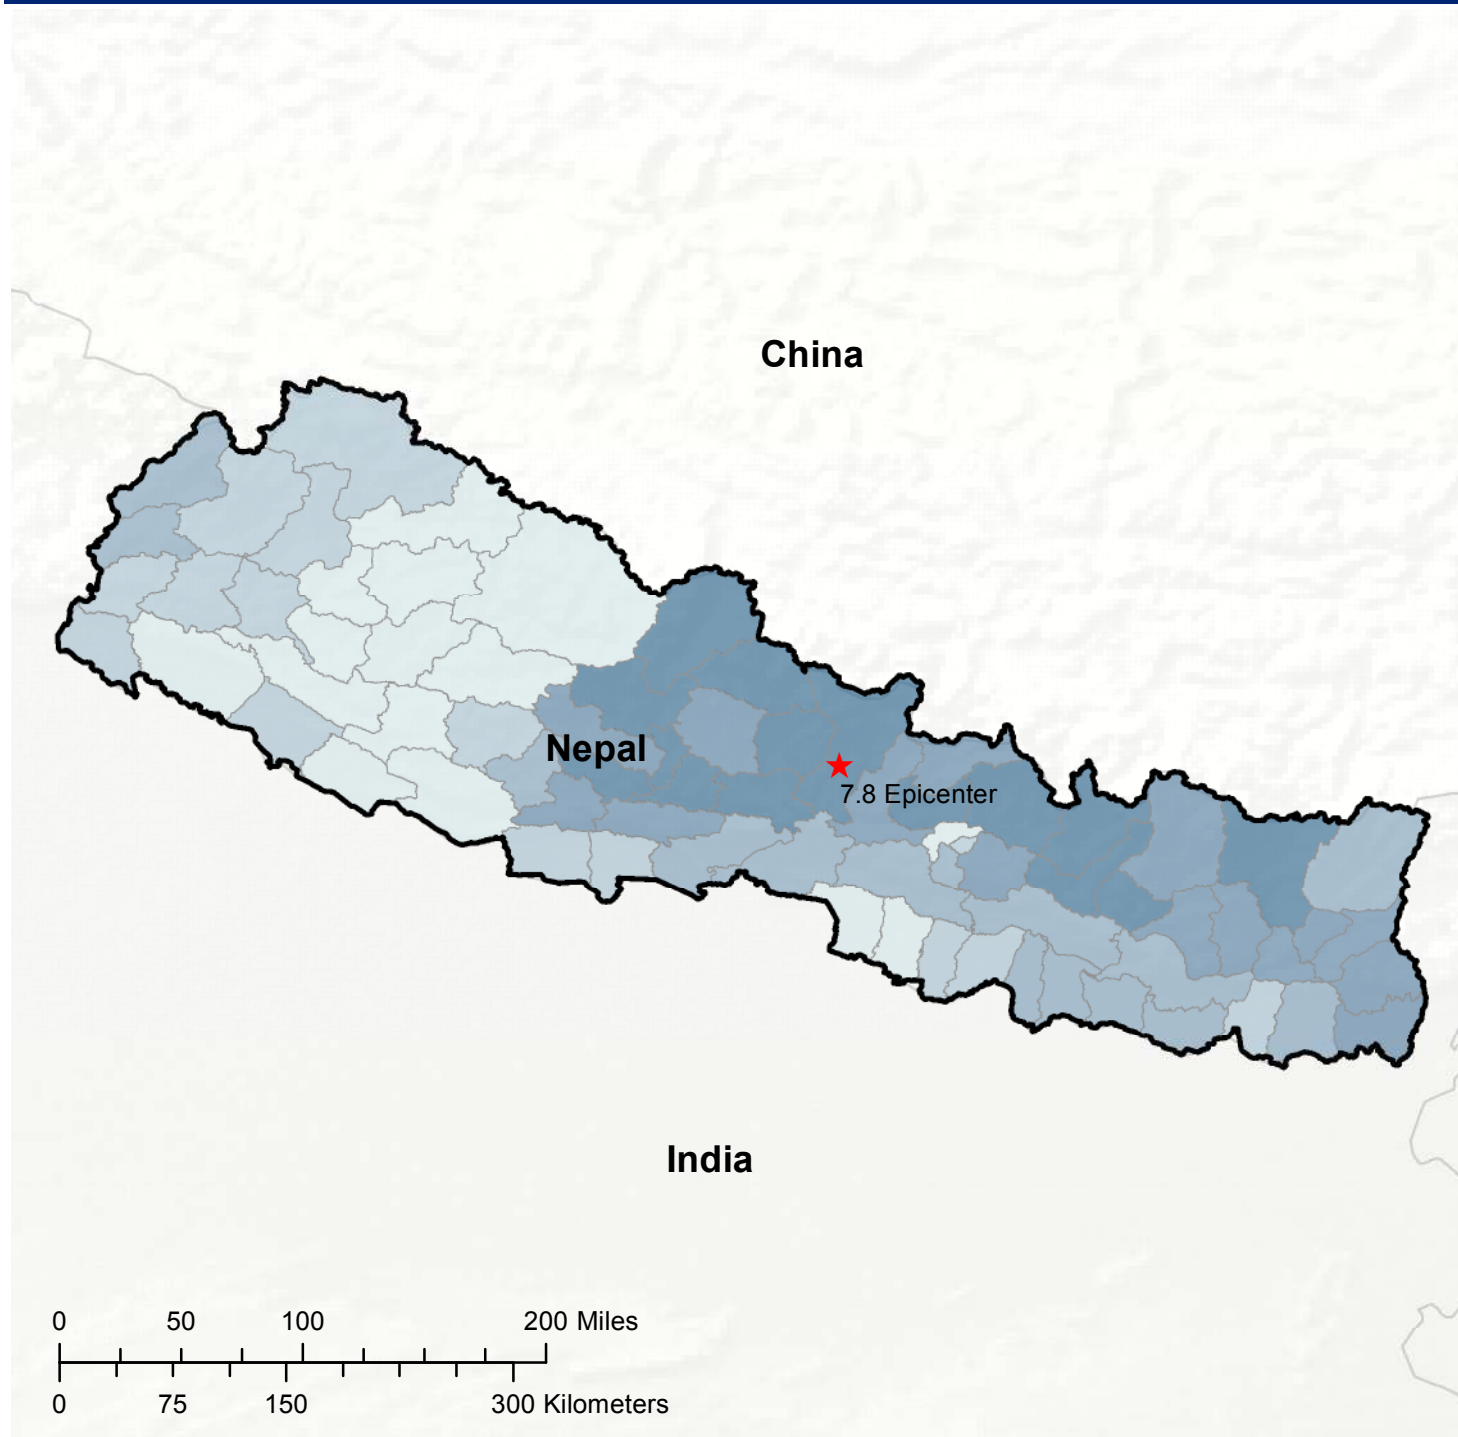

Vulnerable Populations: Percent of Population Over the Age of 55yrs by District - Nepal (2011)

PDC - EQ7.8 - RVA-NPL-009

Population

Percent (%) Over 55yrs

- 7.51 - 9.82
- 9.83 - 10.61
- 10.62 - 11.77
- 11.78 - 14.15
- 14.16 - 17.56
- District Boundaries

District	No. Male Over 55yrs	No. Female Over 55yrs
Chitawan	33,870	33,974
Dhading	23,945	23,636
Gorkha	22,264	23,265
Lamjung	13,688	14,539
Manang	444	501
Nuwakot	20,012	19,707
Tanahu	22,172	24,316

Districts within 50 km of epicenter

The delineation of political boundaries, and associated data shown here do not imply endorsement by the Pacific Disaster Center.